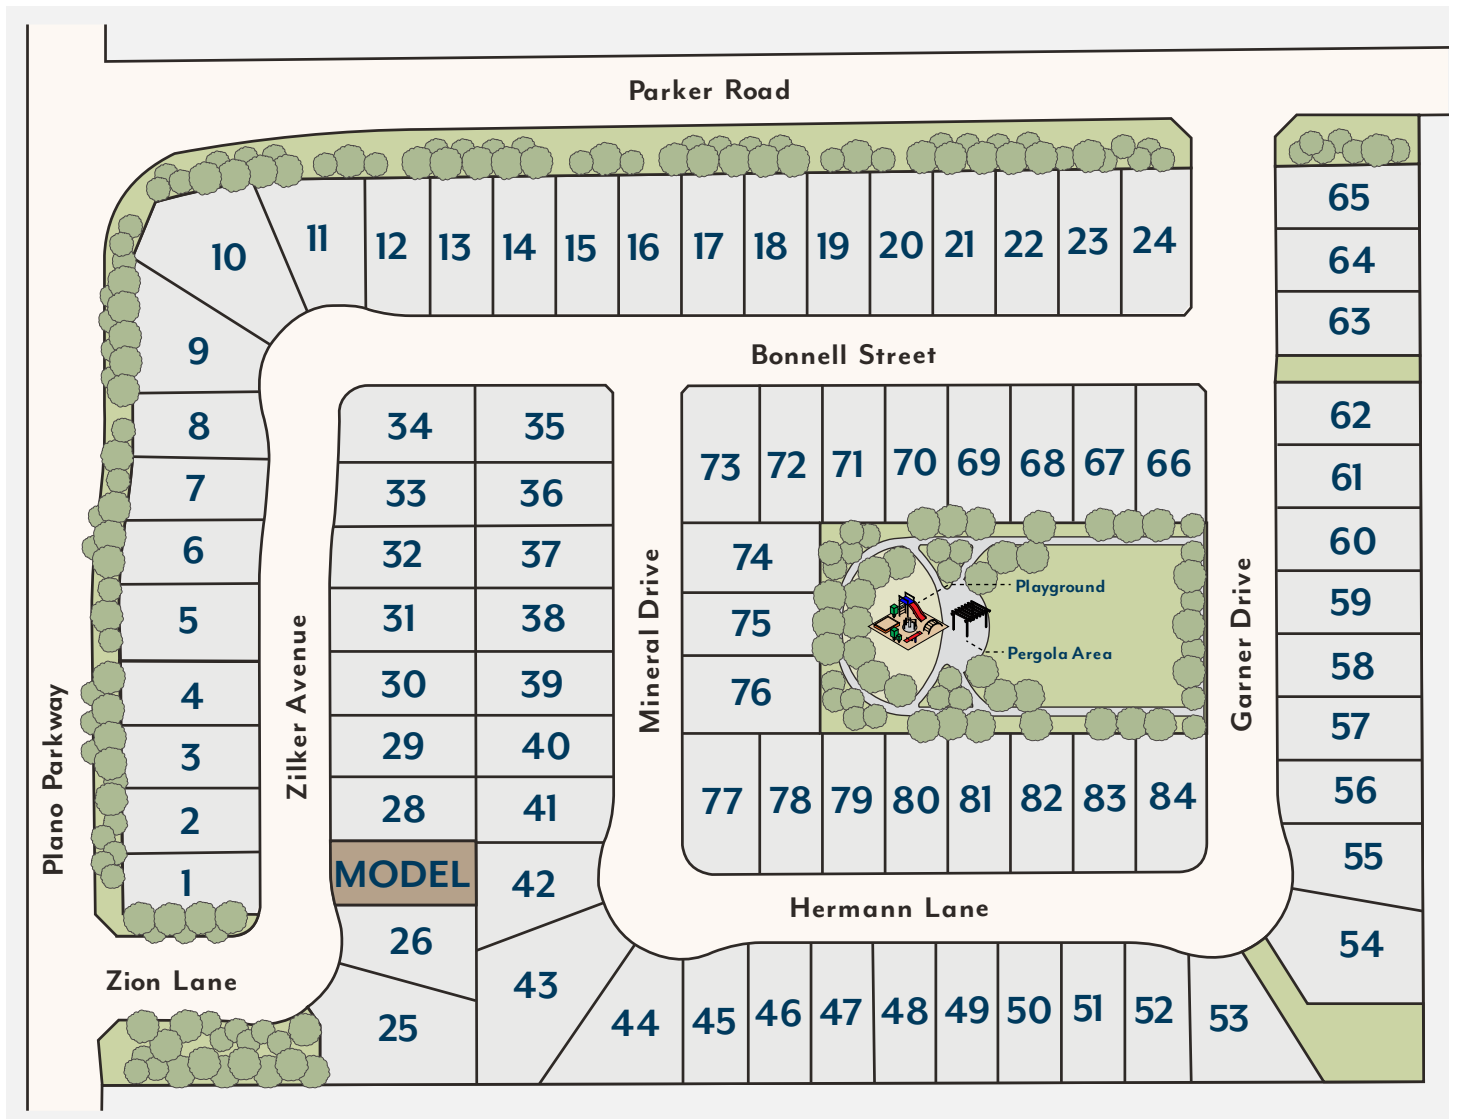

ESSEX PARK

This is an artist's rendering. See recorded plat restrictions and easements. The developer reserves the right to change and modify development plans. All dimensions and square footage are approximate and subject to change. See Community Sales Manager for details. 1.22.20