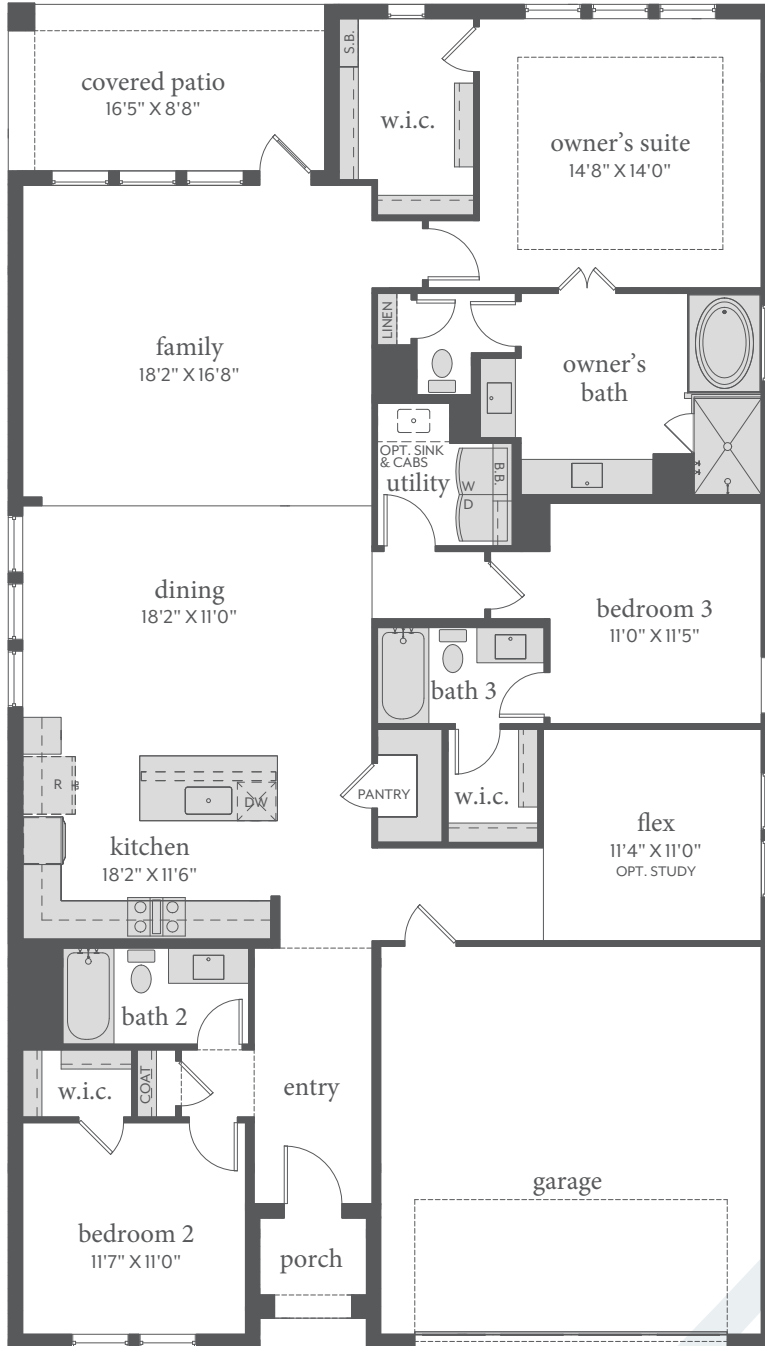

# Painted Tree

CHAPELLE | 2,173 Sq. Ft. |  3 |  3 |  2

FIRST FLOOR - ELEVATION A & B

All dimensions and square footage are approximate at Painted Tree and subject to change. Illustrations are artist's conception and not reproductions of original plans. The Normandy Homes policy of continual attention to design and construction requires that specifications, equipment and dimensions be subject to change without notice. Certain options can change room count. Please consult Community Sales Manager for details. 1.14.2022

# Painted Tree

CHAPELLE | 2,173 Sq. Ft. |  3 |  3 |  2

OPT. SHOWER ILO TUB  
BATHS 2 & 3

OPT. FIREPLACE

OPT. STUDY ILO FLEX

All dimensions and square footage are approximate at Painted Tree and subject to change. Illustrations are artist's conception and not reproductions of original plans. The Normandy Homes policy of continual attention to design and construction requires that specifications, equipment and dimensions be subject to change without notice. Certain options can change room count. Please consult Community Sales Manager for details. 1.14.2022