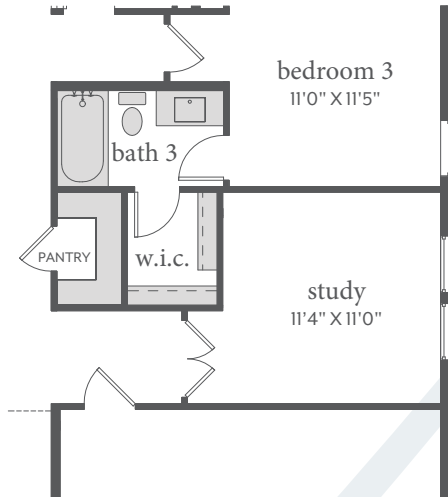

# Painted Tree

CHAPELLE | 2,173 Sq. Ft. |  3 |  3 |  2

FIRST FLOOR - ELEVATION A & B

All dimensions and square footage are approximate at Painted Tree and subject to change. Illustrations are artist's conception and not reproductions of original plans. The Normandy Homes policy of continual attention to design and construction requires that specifications, equipment and dimensions be subject to change without notice. Certain options can change room count. Please consult Community Sales Manager for details. 1.14.2022

# Painted Tree

CHAPELLE | 2,173 Sq. Ft. |  3 |  3 |  2

OPT. SHOWER ILO TUB  
BATHS 2 & 3

OPT. FIREPLACE

OPT. STUDY ILO FLEX

All dimensions and square footage are approximate at Painted Tree and subject to change. Illustrations are artist's conception and not reproductions of original plans. The Normandy Homes policy of continual attention to design and construction requires that specifications, equipment and dimensions be subject to change without notice. Certain options can change room count. Please consult Community Sales Manager for details. 1.14.2022