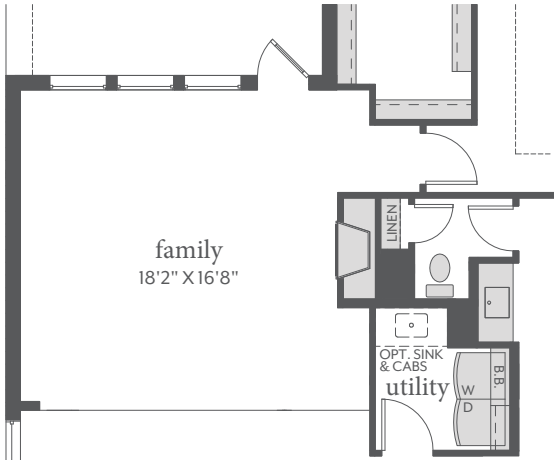

# Painted Tree

CHAPELLE | 2,173 Sq. Ft. |  3 |  3 |  2

FIRST FLOOR - ELEVATION A & B

All dimensions and square footage are approximate at Painted Tree and subject to change. Illustrations are artist's conception and not reproductions of original plans. The Normandy Homes policy of continual attention to design and construction requires that specifications, equipment and dimensions be subject to change without notice. Certain options can change room count. Please consult Community Sales Manager for details. 1.14.2022

# Painted Tree

CHAPELLE | 2,173 Sq. Ft. |  3 |  3 |  2

OPT. SHOWER ILO TUB  
BATHS 2 & 3

OPT. FIREPLACE

OPT. STUDY ILO FLEX

All dimensions and square footage are approximate at Painted Tree and subject to change. Illustrations are artist's conception and not reproductions of original plans. The Normandy Homes policy of continual attention to design and construction requires that specifications, equipment and dimensions be subject to change without notice. Certain options can change room count. Please consult Community Sales Manager for details. 1.14.2022