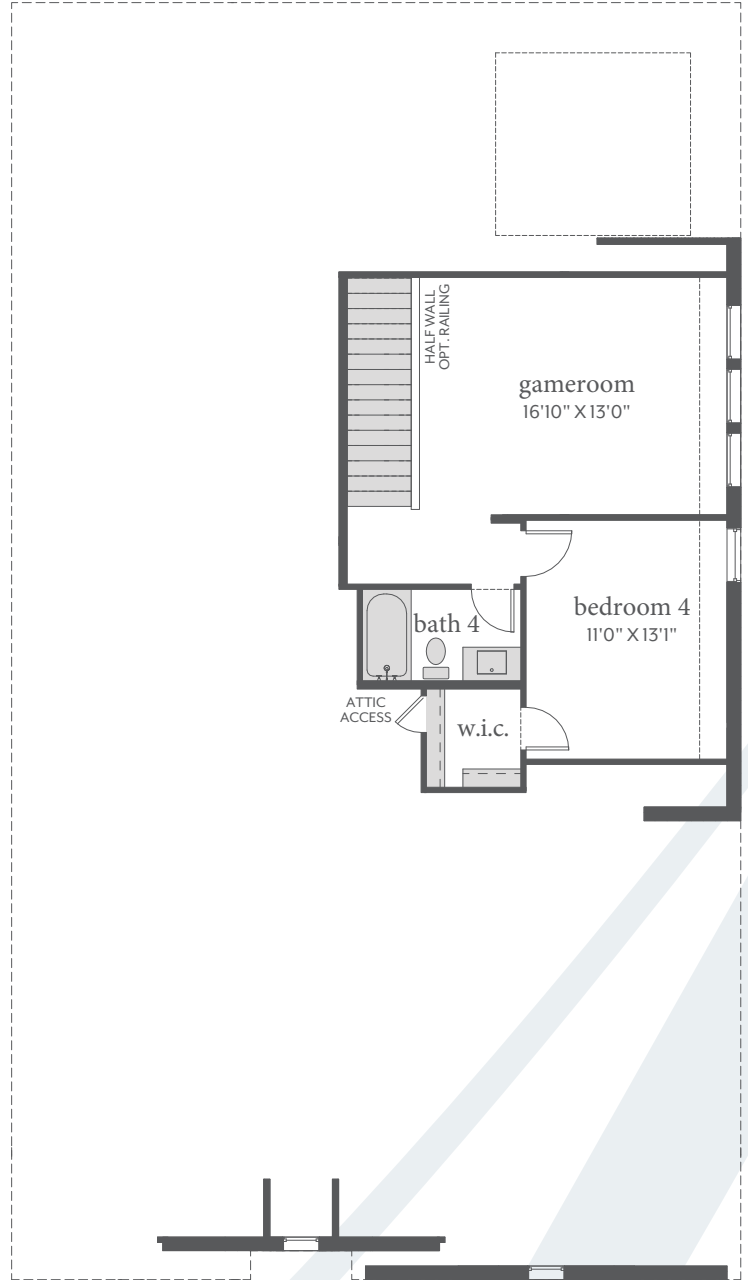

Painted Tree

FREDERIC | 2,730 Sq. Ft.* | 4 | 4 | 2

FIRST FLOOR - ELEVATION A*

SECOND FLOOR - ELEVATION A*

All dimensions and square footage are approximate at Painted Tree and subject to change. Illustrations are artist's conception and not reproductions of original plans. The Normandy Homes policy of continual attention to design and construction requires that specifications, equipment and dimensions be subject to change without notice. Certain options can change room count. Please consult Community Sales Manager for details. 1.14.2022

Painted Tree

FREDERIC | 2,730 Sq. Ft.* |  4 |  4 |  2

FIRST FLOOR - ELEVATION B

SECOND FLOOR - ELEVATION B

OPT. SHOWER ILO TUB
BATHS 2, 3 & 4

OPT. STUDY ILO FLEX

OPT. FIREPLACE

All dimensions and square footage are approximate at Painted Tree and subject to change. Illustrations are artist's conception and not reproductions of original plans. The Normandy Homes policy of continual attention to design and construction requires that specifications, equipment and dimensions be subject to change without notice. Certain options can change room count. Please consult Community Sales Manager for details. 1.14.2022