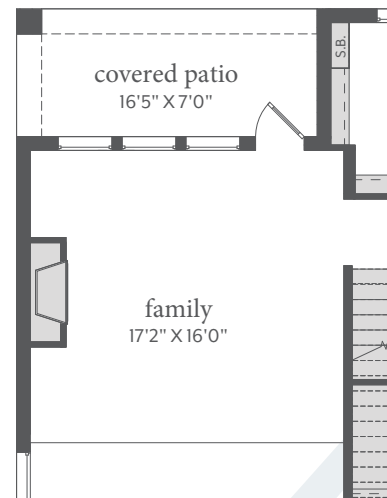

Painted Tree

FREDERIC | 2,730 Sq. Ft.* | 4 | 4 | 2

FIRST FLOOR - ELEVATION A*

SECOND FLOOR - ELEVATION A*

All dimensions and square footage are approximate at Painted Tree and subject to change. Illustrations are artist's conception and not reproductions of original plans. The Normandy Homes policy of continual attention to design and construction requires that specifications, equipment and dimensions be subject to change without notice. Certain options can change room count. Please consult Community Sales Manager for details. 1.14.2022

Painted Tree

FREDERIC | 2,730 Sq. Ft.* |  4 |  4 |  2

FIRST FLOOR - ELEVATION B

SECOND FLOOR - ELEVATION B

OPT. SHOWER ILO TUB
BATHS 2, 3 & 4

OPT. STUDY ILO FLEX

OPT. FIREPLACE

All dimensions and square footage are approximate at Painted Tree and subject to change. Illustrations are artist's conception and not reproductions of original plans. The Normandy Homes policy of continual attention to design and construction requires that specifications, equipment and dimensions be subject to change without notice. Certain options can change room count. Please consult Community Sales Manager for details. 1.14.2022