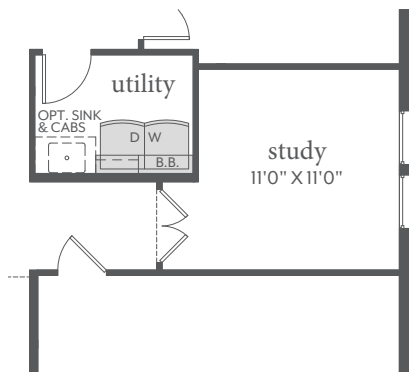

Painted Tree

FREDERIC | 2,730 Sq. Ft.* | 4 | 4 | 2

FIRST FLOOR - ELEVATION A*

SECOND FLOOR - ELEVATION A*

All dimensions and square footage are approximate at Painted Tree and subject to change. Illustrations are artist's conception and not reproductions of original plans. The Normandy Homes policy of continual attention to design and construction requires that specifications, equipment and dimensions be subject to change without notice. Certain options can change room count. Please consult Community Sales Manager for details. 1.14.2022

Painted Tree

FREDERIC | 2,730 Sq. Ft.* |  4 |  4 |  2

FIRST FLOOR - ELEVATION B

SECOND FLOOR - ELEVATION B

OPT. SHOWER ILO TUB
BATHS 2, 3 & 4

OPT. STUDY ILO FLEX

OPT. FIREPLACE

All dimensions and square footage are approximate at Painted Tree and subject to change. Illustrations are artist's conception and not reproductions of original plans. The Normandy Homes policy of continual attention to design and construction requires that specifications, equipment and dimensions be subject to change without notice. Certain options can change room count. Please consult Community Sales Manager for details. 1.14.2022