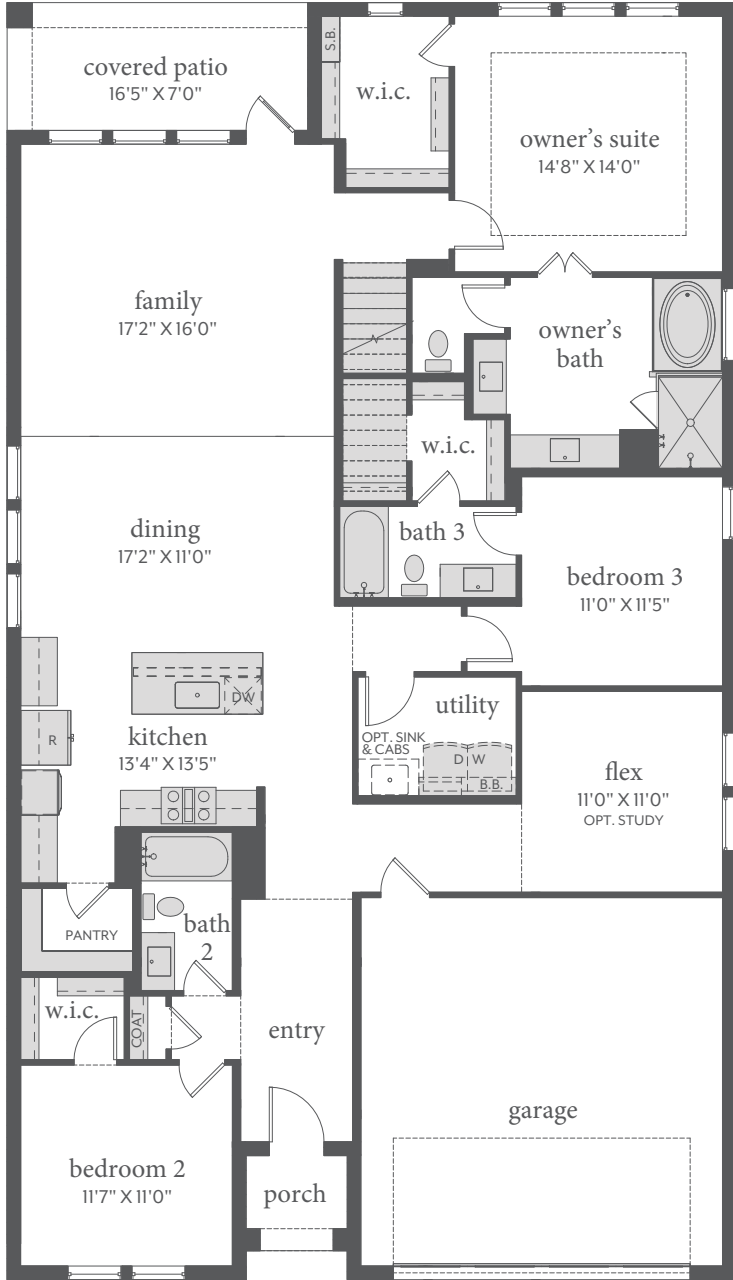

Painted Tree

FREDERIC | 2,730 Sq. Ft.* | 4 | 4 | 2

FIRST FLOOR - ELEVATION A*

SECOND FLOOR - ELEVATION A*

All dimensions and square footage are approximate at Painted Tree and subject to change. Illustrations are artist's conception and not reproductions of original plans. The Normandy Homes policy of continual attention to design and construction requires that specifications, equipment and dimensions be subject to change without notice. Certain options can change room count. Please consult Community Sales Manager for details. 1.14.2022

Painted Tree

FREDERIC | 2,730 Sq. Ft.* |  4 |  4 |  2

FIRST FLOOR - ELEVATION B

SECOND FLOOR - ELEVATION B

OPT. SHOWER ILO TUB
BATHS 2, 3 & 4

OPT. STUDY ILO FLEX

OPT. FIREPLACE

All dimensions and square footage are approximate at Painted Tree and subject to change. Illustrations are artist's conception and not reproductions of original plans. The Normandy Homes policy of continual attention to design and construction requires that specifications, equipment and dimensions be subject to change without notice. Certain options can change room count. Please consult Community Sales Manager for details. 1.14.2022