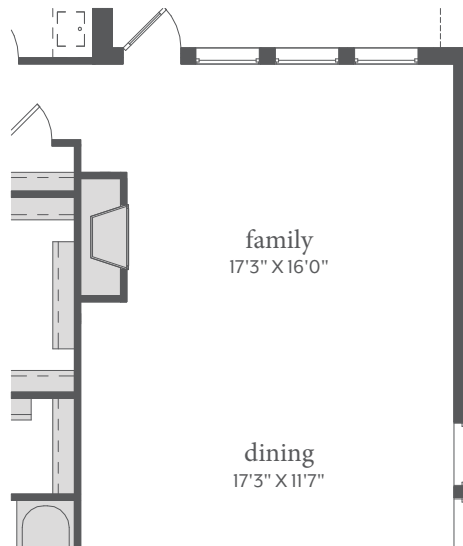

Painted Tree

BRICE | 2,163 Sq. Ft.* |  3 |  3 |  2

FIRST FLOOR - ELEVATION A*

All dimensions and square footage are approximate at Painted Tree and subject to change. Illustrations are artist's conception and not reproductions of original plans. The Normandy Homes policy of continual attention to design and construction requires that specifications, equipment and dimensions be subject to change without notice. Certain options can change room count. Please consult Community Sales Manager for details. 2022

Painted Tree

BRICE | 2,163 Sq. Ft.* |  3 |  3 |  2

FIRST FLOOR - ELEVATION B

OPT. SHOWER ILO TUB
BATHS 2 & 3

OPT. STUDY ILO FLEX

OPT. FIREPLACE

All dimensions and square footage are approximate at Painted Tree and subject to change. Illustrations are artist's conception and not reproductions of original plans. The Normandy Homes policy of continual attention to design and construction requires that specifications, equipment and dimensions be subject to change without notice. Certain options can change room count. Please consult Community Sales Manager for details. 2022