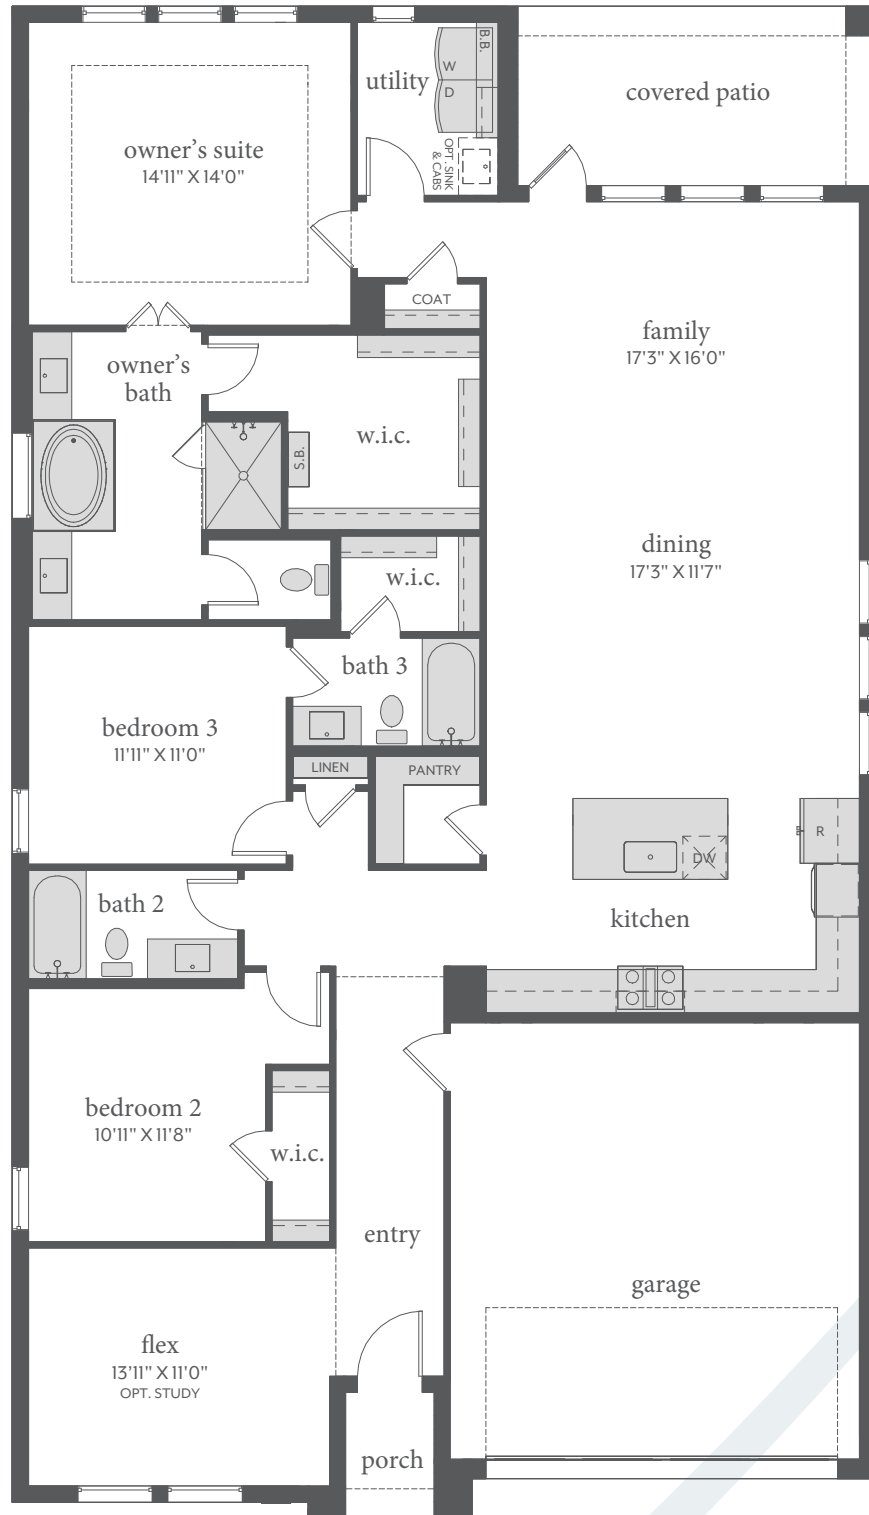

Painted Tree

BRICE | 2,163 Sq. Ft.* |  3 |  3 |  2

FIRST FLOOR - ELEVATION A*

All dimensions and square footage are approximate at Painted Tree and subject to change. Illustrations are artist's conception and not reproductions of original plans. The Normandy Homes policy of continual attention to design and construction requires that specifications, equipment and dimensions be subject to change without notice. Certain options can change room count. Please consult Community Sales Manager for details. 2022

Painted Tree

BRICE | 2,163 Sq. Ft.* |  3 |  3 |  2

FIRST FLOOR - ELEVATION B

OPT. SHOWER ILO TUB
BATHS 2 & 3

OPT. STUDY ILO FLEX

OPT. FIREPLACE

All dimensions and square footage are approximate at Painted Tree and subject to change. Illustrations are artist's conception and not reproductions of original plans. The Normandy Homes policy of continual attention to design and construction requires that specifications, equipment and dimensions be subject to change without notice. Certain options can change room count. Please consult Community Sales Manager for details. 2022