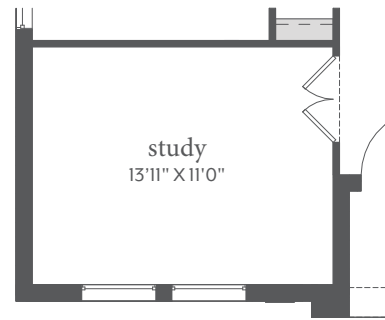

Painted Tree

BRICE | 2,163 Sq. Ft.* |  3 |  3 |  2

FIRST FLOOR - ELEVATION A*

All dimensions and square footage are approximate at Painted Tree and subject to change. Illustrations are artist's conception and not reproductions of original plans. The Normandy Homes policy of continual attention to design and construction requires that specifications, equipment and dimensions be subject to change without notice. Certain options can change room count. Please consult Community Sales Manager for details. 2022

Painted Tree

BRICE | 2,163 Sq. Ft.* |  3 |  3 |  2

FIRST FLOOR - ELEVATION B

OPT. SHOWER ILO TUB
BATHS 2 & 3

OPT. STUDY ILO FLEX

OPT. FIREPLACE

All dimensions and square footage are approximate at Painted Tree and subject to change. Illustrations are artist's conception and not reproductions of original plans. The Normandy Homes policy of continual attention to design and construction requires that specifications, equipment and dimensions be subject to change without notice. Certain options can change room count. Please consult Community Sales Manager for details. 2022