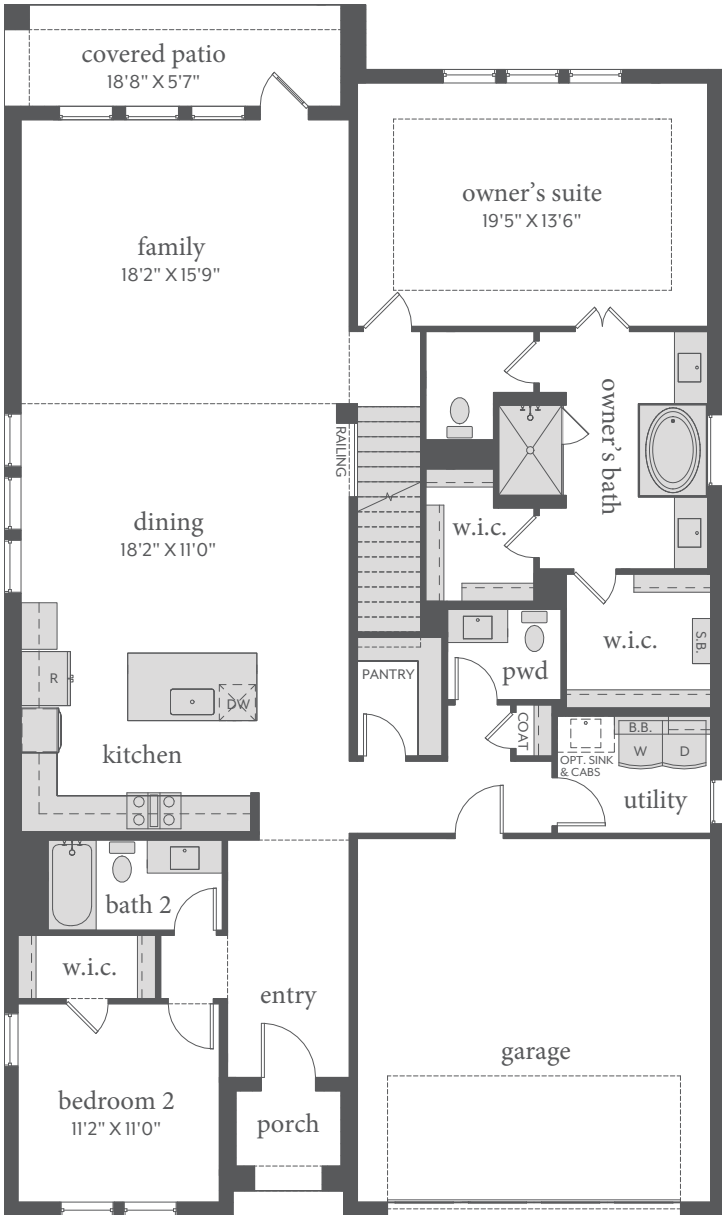

Painted Tree

TRIOMPHE | 3,161 Sq. Ft. | 4 | 4.5 | 2

FIRST FLOOR - ELEVATION A

SECOND FLOOR - ELEVATION A

All dimensions and square footage are approximate at Painted Tree and subject to change. Illustrations are artist's conception and not reproductions of original plans. The Normandy Homes policy of continual attention to design and construction requires that specifications, equipment and dimensions be subject to change without notice. Certain options can change room count. Please consult Community Sales Manager for details. 1.14.2022

Painted Tree

TRIOMPHE | 3,161 Sq. Ft. |  4 |  4.5 |  2

OPT. SHOWER I/O TUB
BATHS 2, 3 & 4

OPT. FIREPLACE

All dimensions and square footage are approximate at Painted Tree and subject to change. Illustrations are artist's conception and not reproductions of original plans. The Normandy Homes policy of continual attention to design and construction requires that specifications, equipment and dimensions be subject to change without notice. Certain options can change room count. Please consult Community Sales Manager for details. 1.14.2022