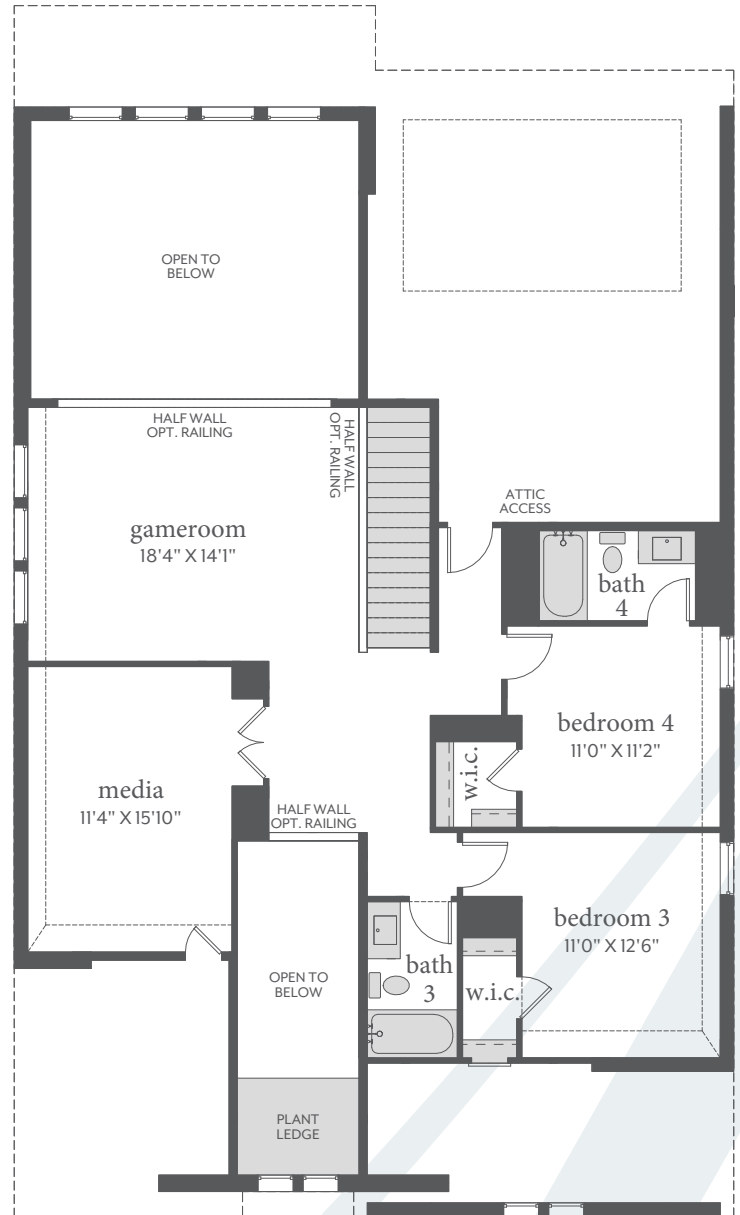

Painted Tree

TRIOMPHE | 3,161 Sq. Ft. | 4 | 4.5 | 2

FIRST FLOOR - ELEVATION A

SECOND FLOOR - ELEVATION A

All dimensions and square footage are approximate at Painted Tree and subject to change. Illustrations are artist's conception and not reproductions of original plans. The Normandy Homes policy of continual attention to design and construction requires that specifications, equipment and dimensions be subject to change without notice. Certain options can change room count. Please consult Community Sales Manager for details. 1.14.2022

Painted Tree

TRIOMPHE | 3,161 Sq. Ft. |  4 |  4.5 |  2

OPT. SHOWER I/O TUB
BATHS 2, 3 & 4

OPT. FIREPLACE

All dimensions and square footage are approximate at Painted Tree and subject to change. Illustrations are artist's conception and not reproductions of original plans. The Normandy Homes policy of continual attention to design and construction requires that specifications, equipment and dimensions be subject to change without notice. Certain options can change room count. Please consult Community Sales Manager for details. 1.14.2022