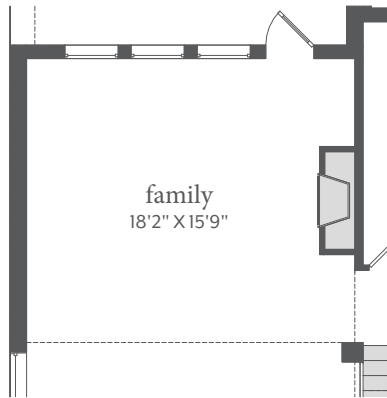

Painted Tree

TRIOMPHE | 3,161 Sq. Ft. | 4 | 4.5 | 2

FIRST FLOOR - ELEVATION A

SECOND FLOOR - ELEVATION A

All dimensions and square footage are approximate at Painted Tree and subject to change. Illustrations are artist's conception and not reproductions of original plans. The Normandy Homes policy of continual attention to design and construction requires that specifications, equipment and dimensions be subject to change without notice. Certain options can change room count. Please consult Community Sales Manager for details. 1.14.2022

Painted Tree

TRIOMPHE | 3,161 Sq. Ft. |  4 |  4.5 |  2

OPT. SHOWER I/O TUB
BATHS 2, 3 & 4

OPT. FIREPLACE

All dimensions and square footage are approximate at Painted Tree and subject to change. Illustrations are artist's conception and not reproductions of original plans. The Normandy Homes policy of continual attention to design and construction requires that specifications, equipment and dimensions be subject to change without notice. Certain options can change room count. Please consult Community Sales Manager for details. 1.14.2022