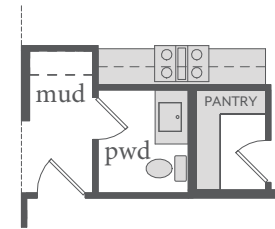

Painted Tree

BENOIT | 2,476 Sq. Ft.* |  4 |  3 |  2

FIRST FLOOR - ELEVATION B*

All dimensions and square footage are approximate at Painted Tree and subject to change. Illustrations are artist's conception and not reproductions of original plans. The Normandy Homes policy of continual attention to design and construction requires that specifications, equipment and dimensions be subject to change without notice. Certain options can change room count. Please consult Community Sales Manager for details. 2023

Painted Tree

BENOIT | 2,476 Sq. Ft.* |  4 |  3 |  2

FIRST FLOOR - ELEVATION C

OPT. SHOWER ILO TUB
BATHS 2 & 3

OPT. MEDIA / STUDY
ILO FLEX

OPT. POWDER

OPT. FIREPLACE

All dimensions and square footage are approximate at Painted Tree and subject to change. Illustrations are artist's conception and not reproductions of original plans. The Normandy Homes policy of continual attention to design and construction requires that specifications, equipment and dimensions be subject to change without notice. Certain options can change room count. Please consult Community Sales Manager for details. 2023