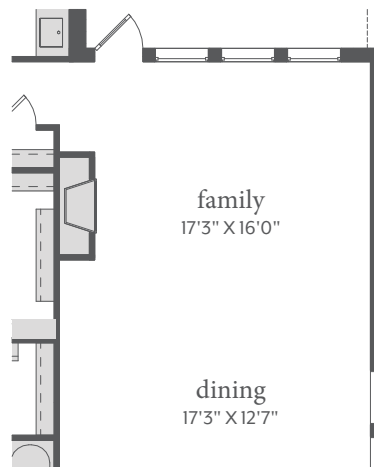

Painted Tree

BENOIT | 2,476 Sq. Ft.* |  4 |  3 |  2

FIRST FLOOR - ELEVATION B*

All dimensions and square footage are approximate at Painted Tree and subject to change. Illustrations are artist's conception and not reproductions of original plans. The Normandy Homes policy of continual attention to design and construction requires that specifications, equipment and dimensions be subject to change without notice. Certain options can change room count. Please consult Community Sales Manager for details. 2023

Painted Tree

BENOIT | 2,476 Sq. Ft.* |  4 |  3 |  2

FIRST FLOOR - ELEVATION C

OPT. SHOWER ILO TUB
BATHS 2 & 3

OPT. MEDIA / STUDY
ILO FLEX

OPT. POWDER

OPT. FIREPLACE

All dimensions and square footage are approximate at Painted Tree and subject to change. Illustrations are artist's conception and not reproductions of original plans. The Normandy Homes policy of continual attention to design and construction requires that specifications, equipment and dimensions be subject to change without notice. Certain options can change room count. Please consult Community Sales Manager for details. 2023