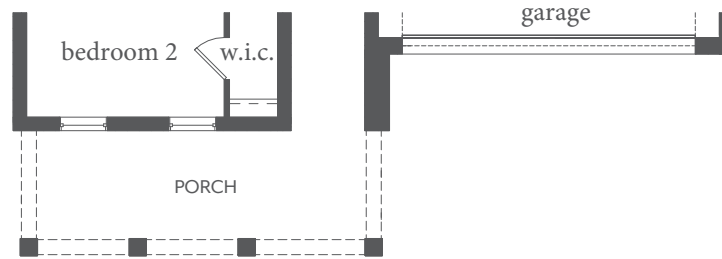

Painted Tree

BENOIT | 2,476 Sq. Ft.* |  4 |  3 |  2

FIRST FLOOR - ELEVATION B*

All dimensions and square footage are approximate at Painted Tree and subject to change. Illustrations are artist's conception and not reproductions of original plans. The Normandy Homes policy of continual attention to design and construction requires that specifications, equipment and dimensions be subject to change without notice. Certain options can change room count. Please consult Community Sales Manager for details. 2023

Painted Tree

BENOIT | 2,476 Sq. Ft.* |  4 |  3 |  2

FIRST FLOOR - ELEVATION C

OPT. SHOWER ILO TUB
BATHS 2 & 3

OPT. MEDIA / STUDY
ILO FLEX

OPT. POWDER

OPT. FIREPLACE

All dimensions and square footage are approximate at Painted Tree and subject to change. Illustrations are artist's conception and not reproductions of original plans. The Normandy Homes policy of continual attention to design and construction requires that specifications, equipment and dimensions be subject to change without notice. Certain options can change room count. Please consult Community Sales Manager for details. 2023