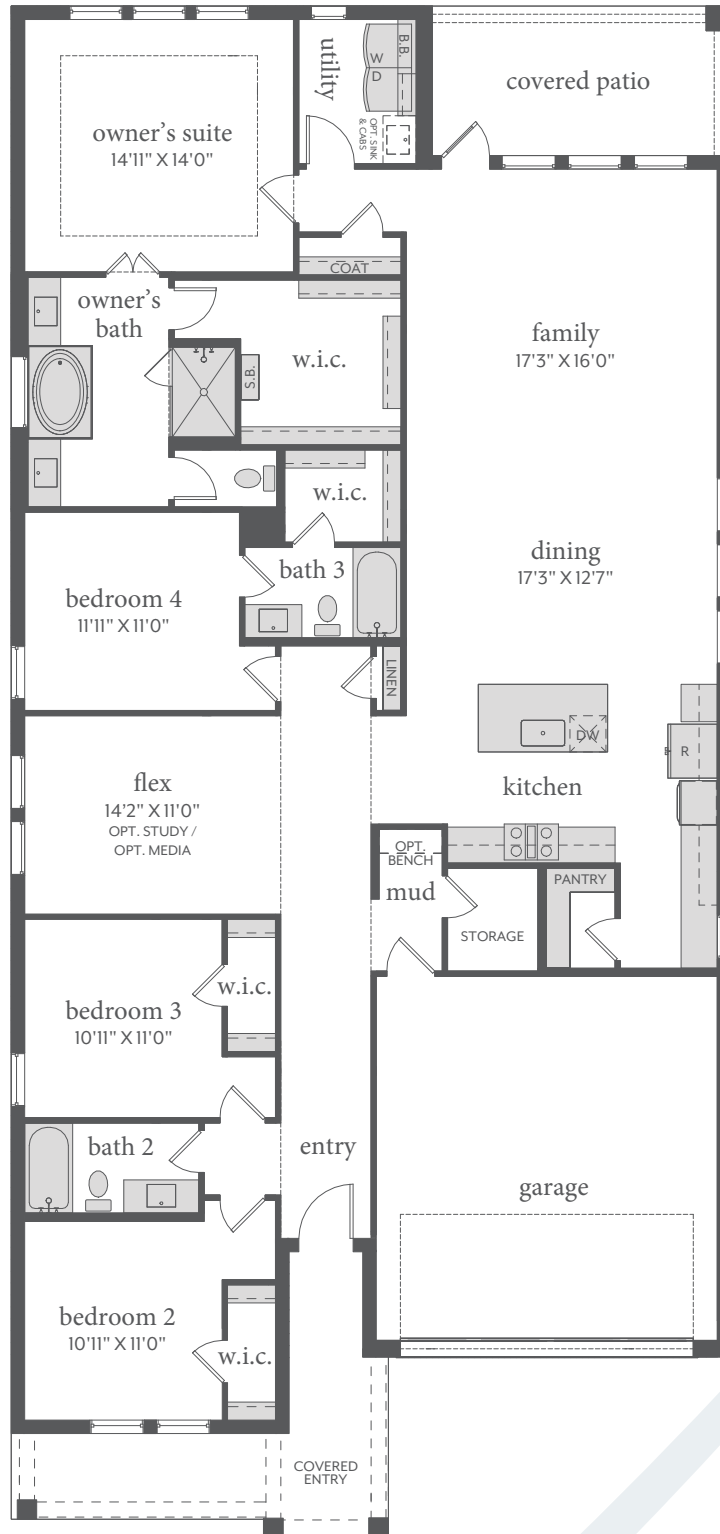

Painted Tree

BENOIT | 2,476 Sq. Ft.* |  4 |  3 |  2

FIRST FLOOR - ELEVATION B*

All dimensions and square footage are approximate at Painted Tree and subject to change. Illustrations are artist's conception and not reproductions of original plans. The Normandy Homes policy of continual attention to design and construction requires that specifications, equipment and dimensions be subject to change without notice. Certain options can change room count. Please consult Community Sales Manager for details. 2023

Painted Tree

BENOIT | 2,476 Sq. Ft.* |  4 |  3 |  2

FIRST FLOOR - ELEVATION C

OPT. SHOWER ILO TUB
BATHS 2 & 3

OPT. MEDIA / STUDY
ILO FLEX

OPT. POWDER

OPT. FIREPLACE

All dimensions and square footage are approximate at Painted Tree and subject to change. Illustrations are artist's conception and not reproductions of original plans. The Normandy Homes policy of continual attention to design and construction requires that specifications, equipment and dimensions be subject to change without notice. Certain options can change room count. Please consult Community Sales Manager for details. 2023